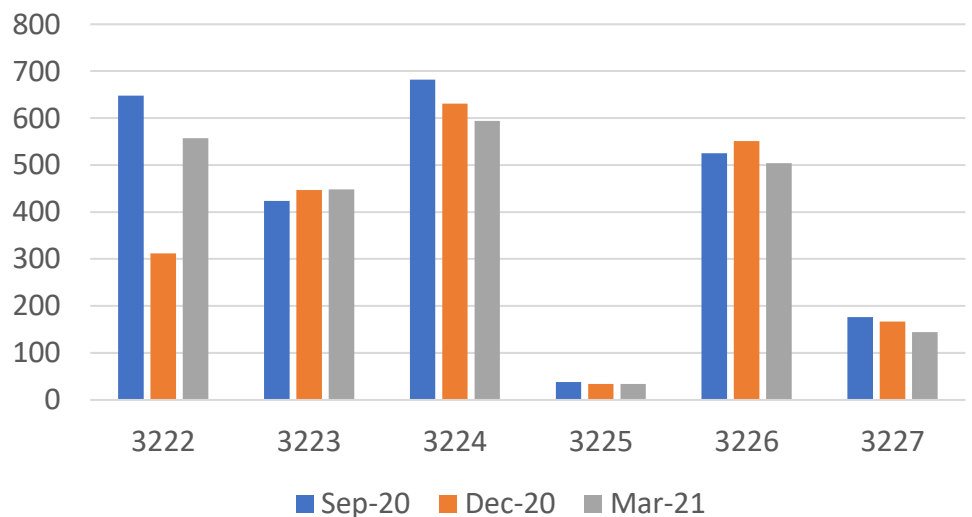

Crime Statistics - Bellarine

31 December 2020 – 1 March 2021

Statistics include postcodes: 3222, 3223, 3224, 3225, 3226, 3227

Quarterly Offence Tracker

Criminal offences in the Bellarine have decreased by:

7%

(Compared to the previous quarter)

Offence count by postcode

3222 - Drysdale, Clifton Springs, Curlewis, Mannerim, Marcus Hill, Wallington; 3223 - Bellarine, Indented Head, Portarlington, St Leonard's; 3224—Leopold, Moolap; 3225 - Queenscliffe, Point Lonsdale, Swan Bay; 3226 - Ocean Grove; 3227 - Barwon Heads, Breamlea, Connewarre