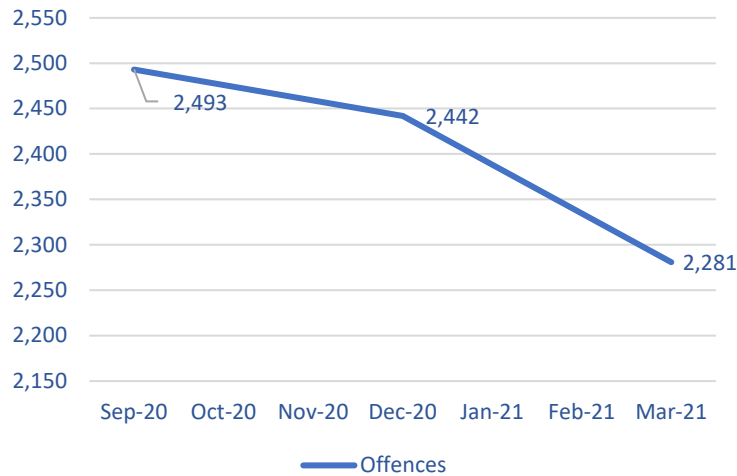

Crime Statistics - Bellarine

31 December 2020 – 1 March 2021

Statistics include postcodes: 3222, 3223, 3224, 3225, 3226, 3227

Quarterly Offence Tracker

Criminal offences in the Bellarine have decreased by:

7%

(Compared to the previous quarter)

Offence count by postcode

3222 - Drysdale, Clifton Springs, Curlewis, Mannerim, Marcus Hill, Wallington; 3223 - Bellarine, Indented Head, Portarlington, St Leonard's; 3224—Leopold, Moolap; 3225 - Queenscliffe, Point Lonsdale, Swan Bay; 3226 - Ocean Grove; 3227 - Barwon Heads, Breamlea, Connewarre