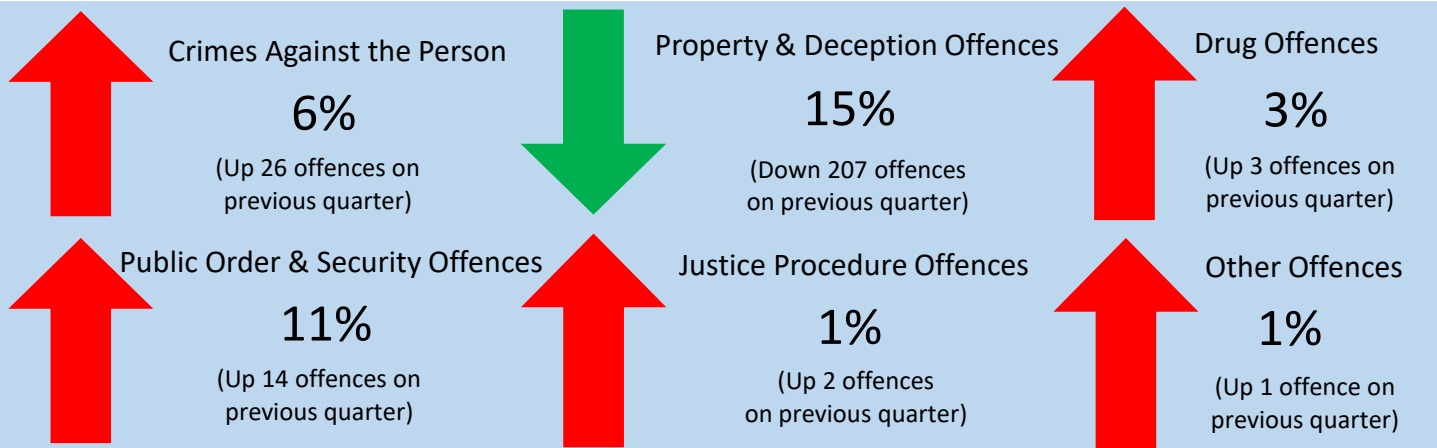

Crime Statistics - Bellarine

31 December 2020 – 1 March 2021

Statistics include postcodes: 3222, 3223, 3224, 3225, 3226, 3227

Quarterly Offence Tracker

Criminal offences in the Bellarine have decreased by:

7%

(Compared to the previous quarter)

Offence count by postcode

3222 - Drysdale, Clifton Springs, Curlewis, Mannerim, Marcus Hill, Wallington; 3223 - Bellarine, Indented Head, Portarlington, St Leonard's; 3224—Leopold, Moolap; 3225 - Queenscliffe, Point Lonsdale, Swan Bay; 3226 - Ocean Grove; 3227 - Barwon Heads, Breamlea, Connewarre